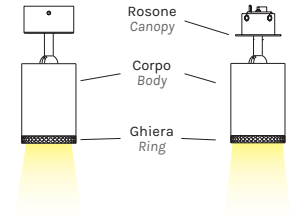

INDOOR - CEILING

BEAM MASTER Ø60

- alluminio

- aluminum

Con rosone, senza driver
With canopy, without driver

4362	M 2700K	W 3000K	N 4000K
Power	9.4W	9.4W	9.4W
Nominal lumen	1090.4lm	1137.4lm	1175.0lm
CRI	>90	>90	>90
Supply	24Vdc	24Vdc	24Vdc

Item	Temperature	°Optic	Ring	Body
4362	M	12	-BO	-BO
	W	35	-NO	-NO
	N	55	-BV	-BV
			-OR	-OR
			-RR	-RR
		-TI	-TI	

Con rosone per incasso, senza driver
With recessed canopy, without driver

Necessita di controcassa CN25
Requires CN25 outercasing