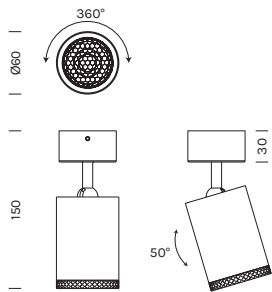

INDOOR - CEILING

BEAM MASTER Ø60

- alluminio

- aluminum

Con rosone, senza driver
With canopy, without driver

4362	M 2700K	W 3000K	N 4000K
Power	9.4W	9.4W	9.4W
Nominal lumen	1090.4lm	1137.4lm	1175.0lm
CRI	>90	>90	>90
Supply	24Vdc	24Vdc	24Vdc

Item	Temperature	°Optic	Ring	Body
4362	M	12	-BO	-BO
	W	35	-NO	-NO
	N	55	-BV	-BV
			-OR	-OR
			-RR	-RR
		-TI	-TI	

Con rosone per incasso, senza driver
With recessed canopy, without driver

Necessita di controcassa CN25
Requires CN25 outercasing

4392	M 2700K	W 3000K	N 4000K
Power	9.4W	9.4W	9.4W
Nominal lumen	1090.4lm	1137.4lm	1175.0lm
CRI	>90	>90	>90
Supply	24Vdc	24Vdc	24Vdc

Item	Temperature	°Optic	Canopy	Ring	Body
4392	M	12	-NE	-BO	-BO
	W	35		-NO	-NO
	N	55		-BV	-BV
				-OR	-OR
				-RR	-RR
				-TI	-TI

Controcassa

Outercasing

Item	Finish
CN25	-NA

Driver 24Vdc in tensione in remoto

Remote constant voltage drivers 24Vdc

Item	items powerable	Power	IP	Dimensions	Dimming
1A0150	1-2	30W	IP20	154x50x14	ON-OFF
1A1910	1-4	60W	IP20	185x63,5x22	ON-OFF
1A1476	1-7	100W	IP20	177x56,4x17,2	ON-OFF
1A2168	1-7	100W	IP20	190x65x22	PUSH DALI
1A1999	1-7	100W	IP20	201x63x30	L-C