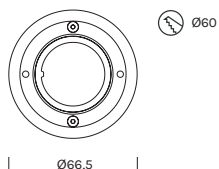

INDOOR - CEILING

BEAM MASTER Ø60

- alluminio

- aluminum

Con rosone, senza driver
With canopy, without driver

4362	M 2700K	W 3000K	N 4000K
Power	9.4W	9.4W	9.4W
Nominal lumen	1090.4lm	1137.4lm	1175.0lm
CRI	>90	>90	>90
Supply	24Vdc	24Vdc	24Vdc

Item	Temperature	°Optic	Ring	Body
4362	M	12	-BO	-BO
	W	35	-NO	-NO
	N	55	-BV	-BV
			-OR	-OR
			-RR	-RR
		-TI	-TI	

Con rosone per incasso, senza driver
With recessed canopy, without driver

Necessita di controcassa CN25
Requires CN25 outercasing

4392	M 2700K	W 3000K	N 4000K
Power	9.4W	9.4W	9.4W
Nominal lumen	1090.4lm	1137.4lm	1175.0lm
CRI	>90	>90	>90
Supply	24Vdc	24Vdc	24Vdc

Item	Temperature	°Optic	Canopy	Ring	Body
4392	M	12	-NE	-BO	-BO
	W	35		-NO	-NO
	N	55		-BV	-BV
				-OR	-OR
				-RR	-RR
				-TI	-TI

Controcassa

Outercasing

Item	Finish
CN25	-NA

Driver 24Vdc in tensione in remoto

Remote constant voltage drivers 24Vdc

Item	items powerable	Power	IP	Dimensions	Dimming
1A0150	1-2	30W	IP20	154x50x14	ON-OFF
1A1910	1-4	60W	IP20	185x63,5x22	ON-OFF
1A1476	1-7	100W	IP20	177x56,4x17,2	ON-OFF
1A2168	1-7	100W	IP20	190x65x22	PUSH DALI
1A1999	1-7	100W	IP20	201x63x30	L-C