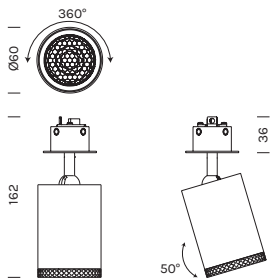

INDOOR - CEILING

BEAM MASTER Ø60

- alluminio

- aluminum

Con rosone, senza driver
With canopy, without driver

4362	M 2700K	W 3000K	N 4000K
Power	9.4W	9.4W	9.4W
Nominal lumen	1090.4lm	1137.4lm	1175.0lm
CRI	>90	>90	>90
Supply	24Vdc	24Vdc	24Vdc

Item	Temperature	°Optic	Ring	Body
4362	M	12	-BO	-BO
	W	35	-NO	-NO
	N	55	-BV	-BV
			-OR	-OR
			-RR	-RR
		-TI	-TI	

Con rosone per incasso, senza driver
With recessed canopy, without driver

Necessita di controcassa CN25
Requires CN25 outercasing

4392	M 2700K	W 3000K	N 4000K
Power	9.4W	9.4W	9.4W
Nominal lumen	1090.4lm	1137.4lm	1175.0lm
CRI	>90	>90	>90
Supply	24Vdc	24Vdc	24Vdc

Item	Temperature	°Optic	Canopy	Ring	Body
4392	M	12	-NE	-BO	-BO
	W	35		-NO	-NO
	N	55		-BV	-BV
				-OR	-OR
				-RR	-RR
				-TI	-TI

Centraline dimmerabili in remoto

Remote dimmable controllers

Item	Power	IP	Dimensions	Dimming
1A0837/24	144W	IP20	132x22x20	PUSH DALI 1-10V
1A0838/24	288W	IP20	164x38x25	PUSH DALI 0.1-10V